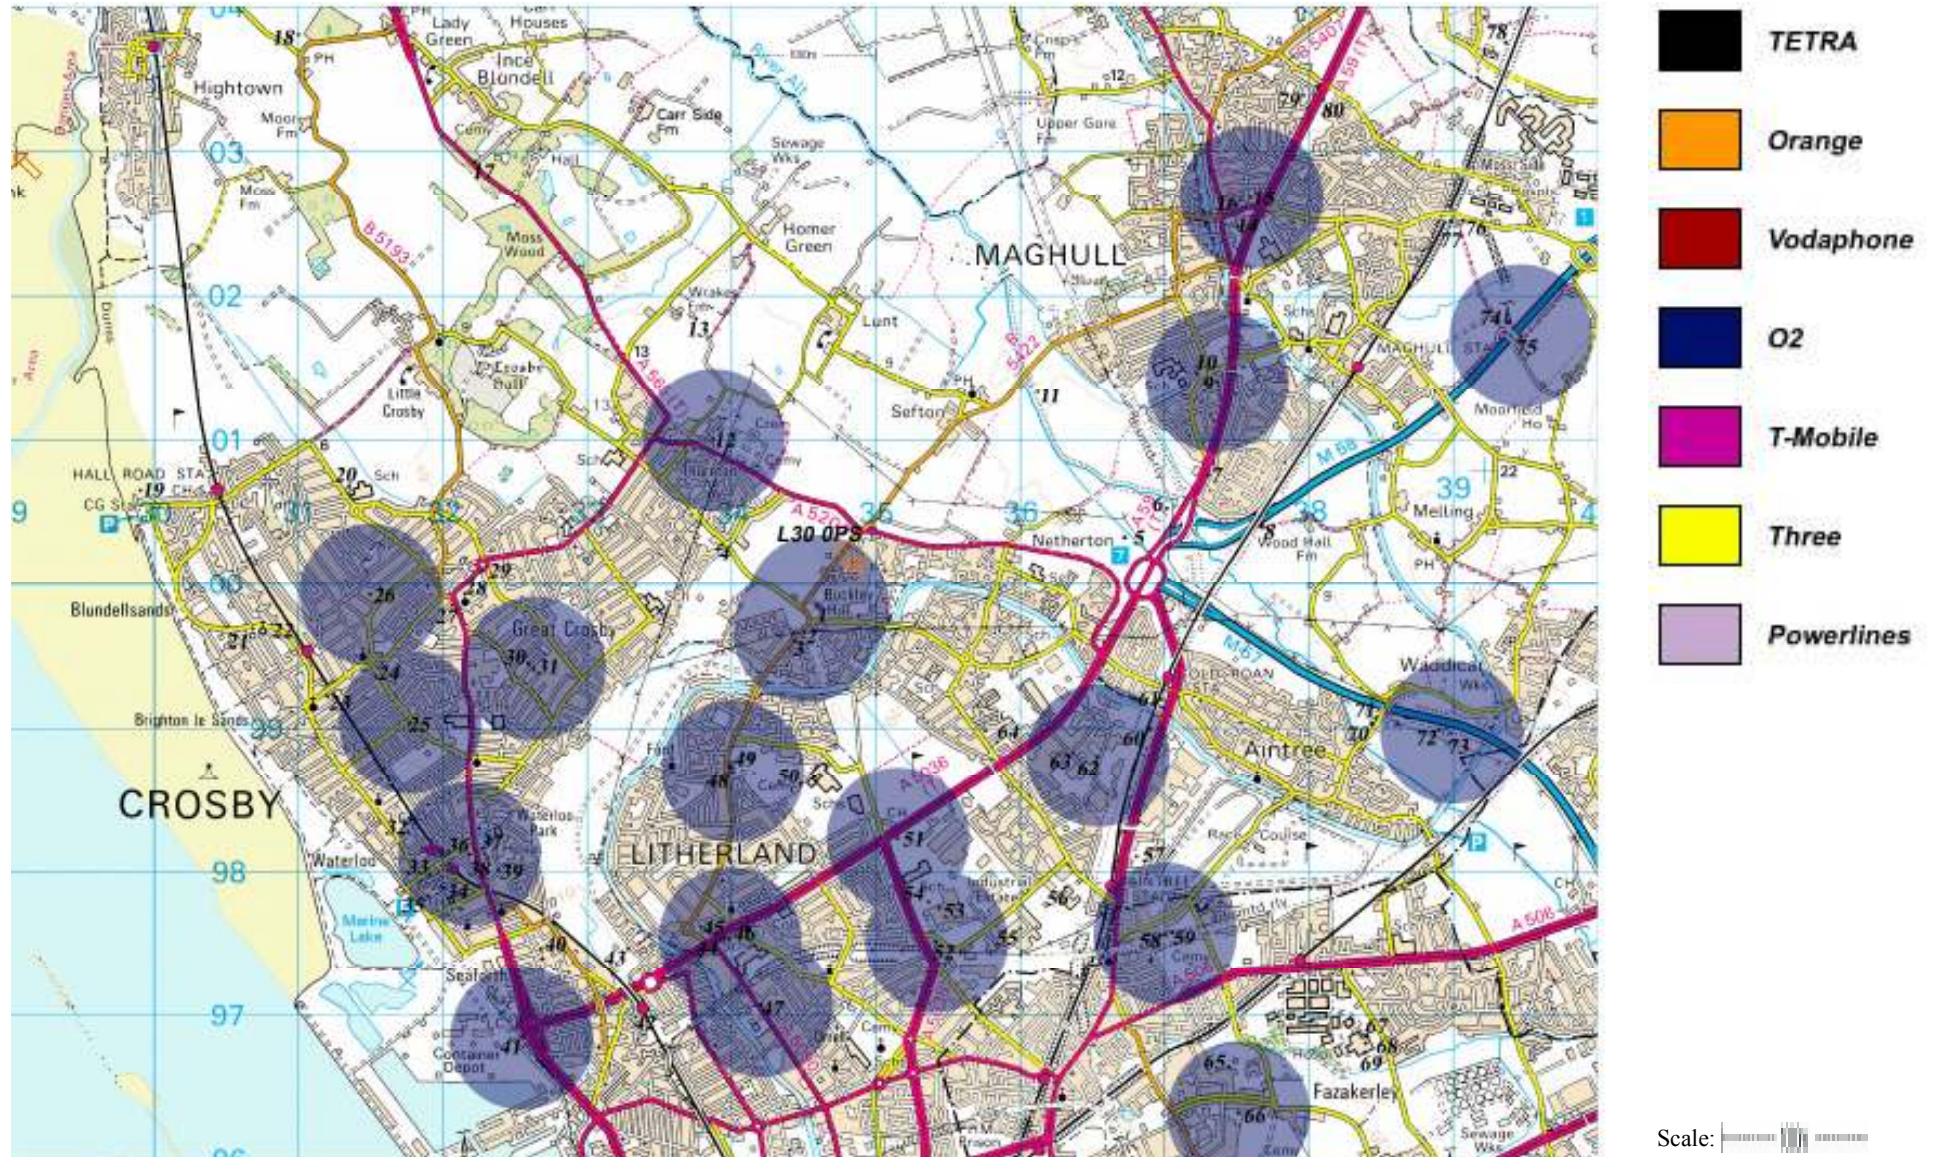

O2 Masts Near L30 OPS