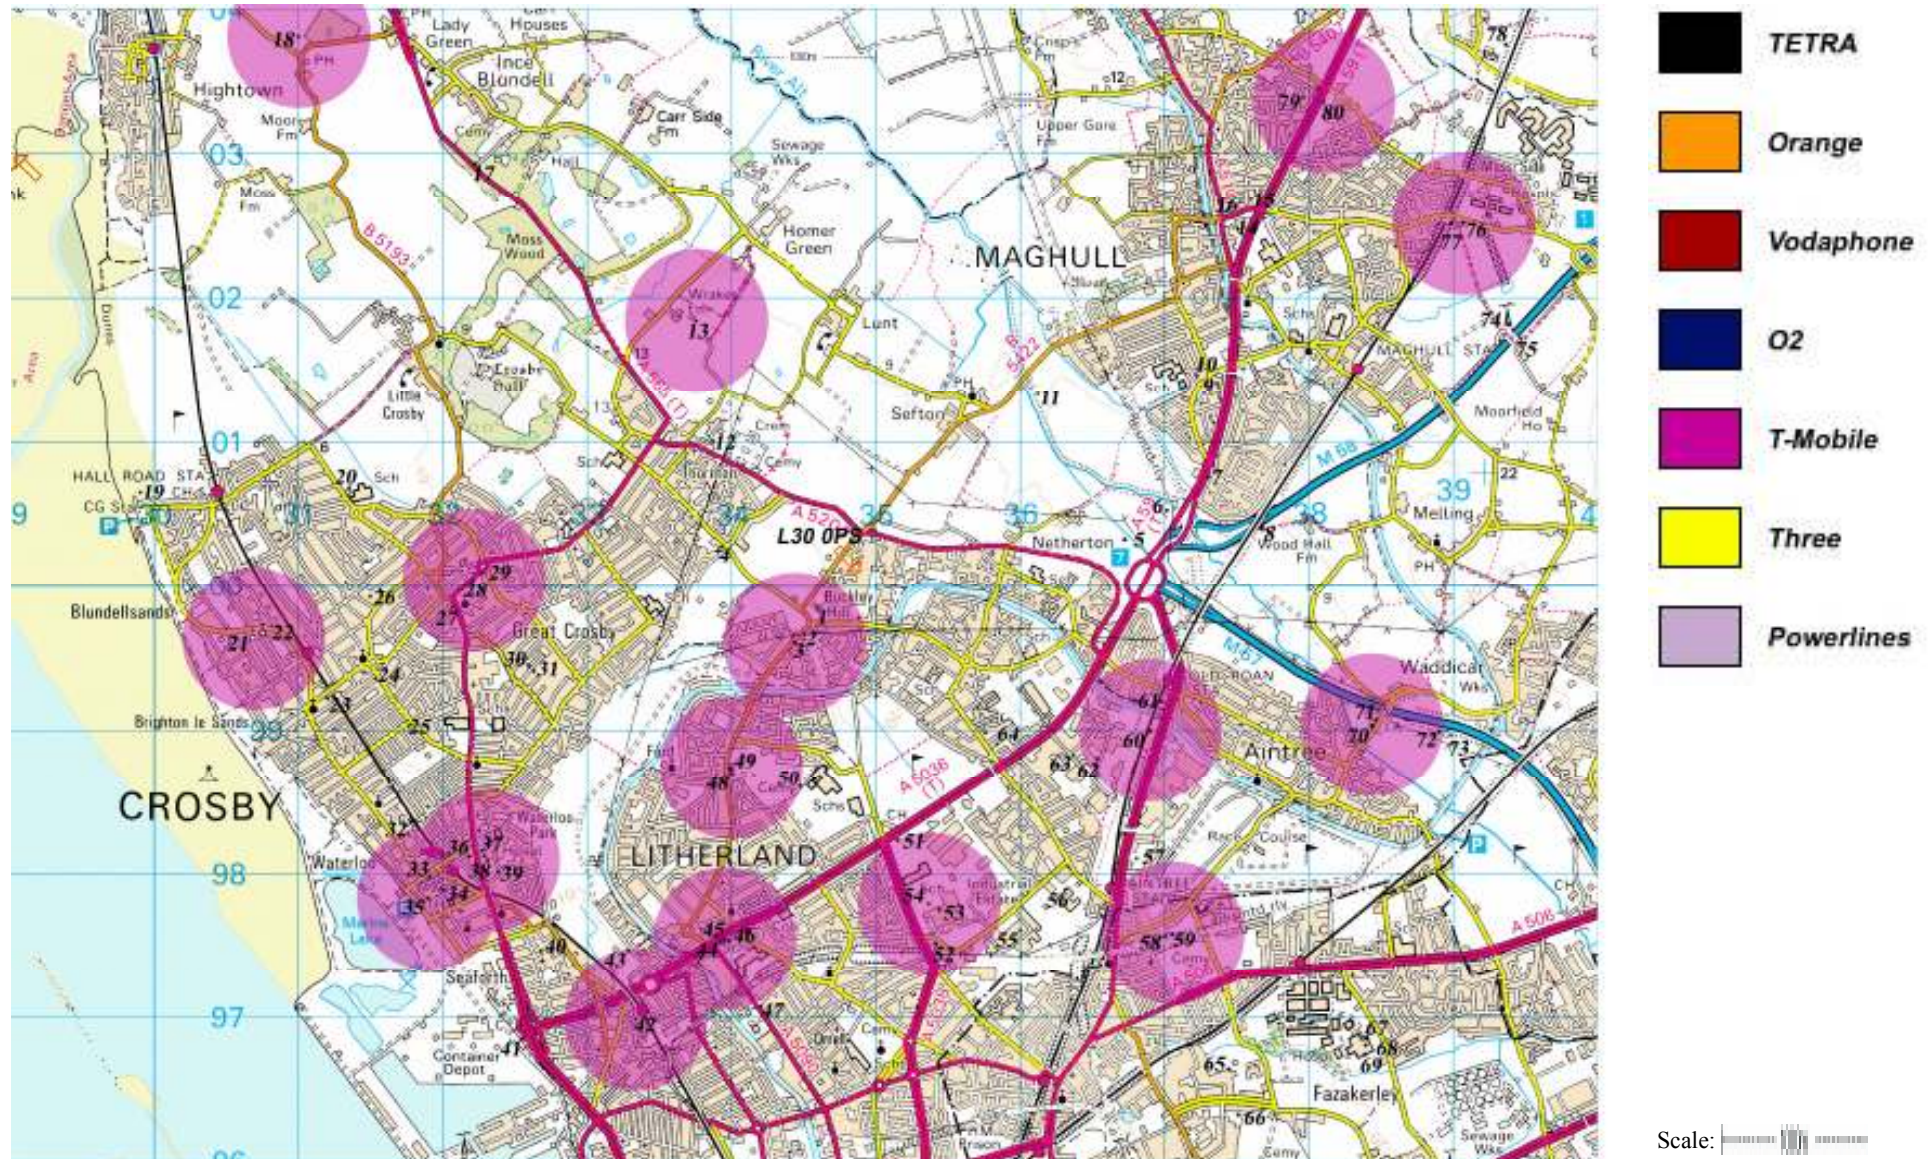

T-Mobile Masts Near L30 OPS