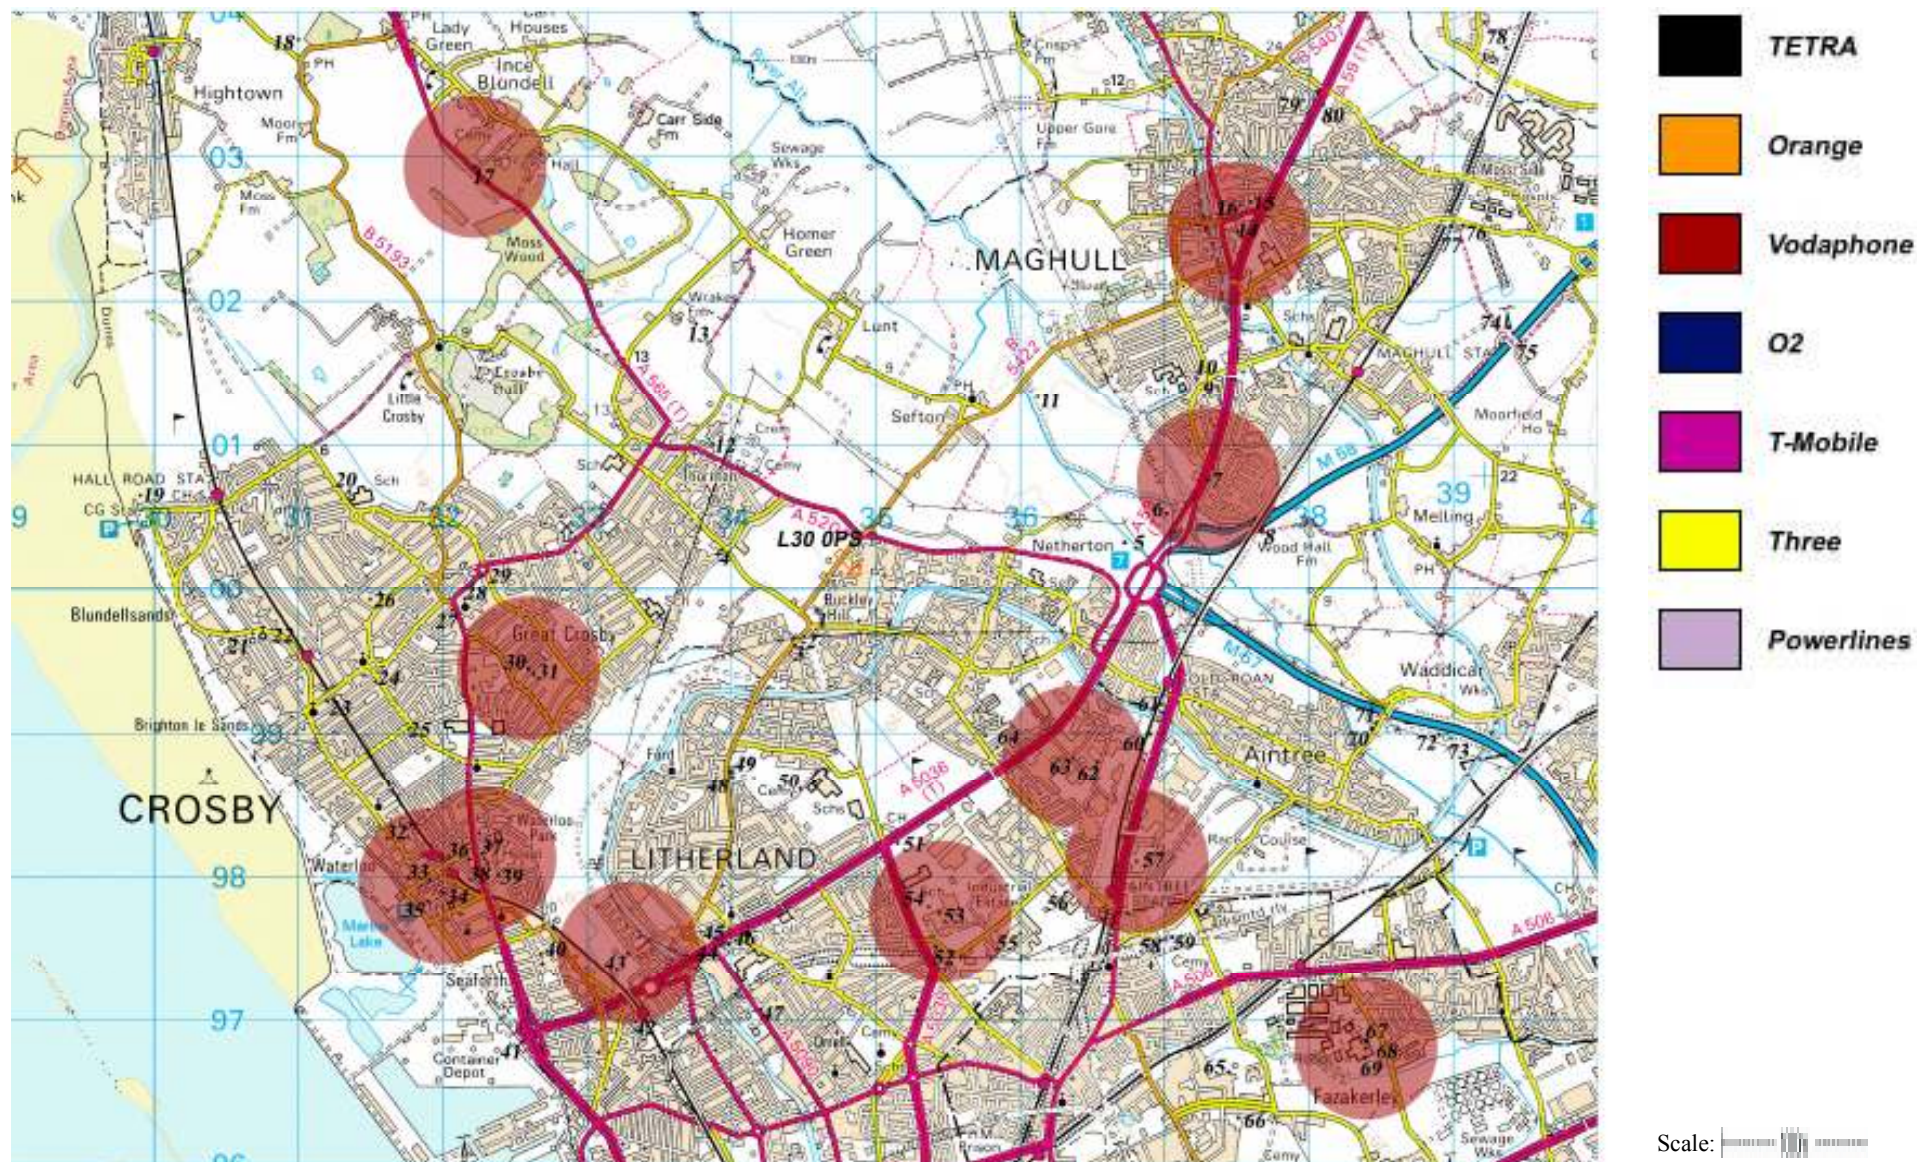

Vodafone Masts Near L30 OPS