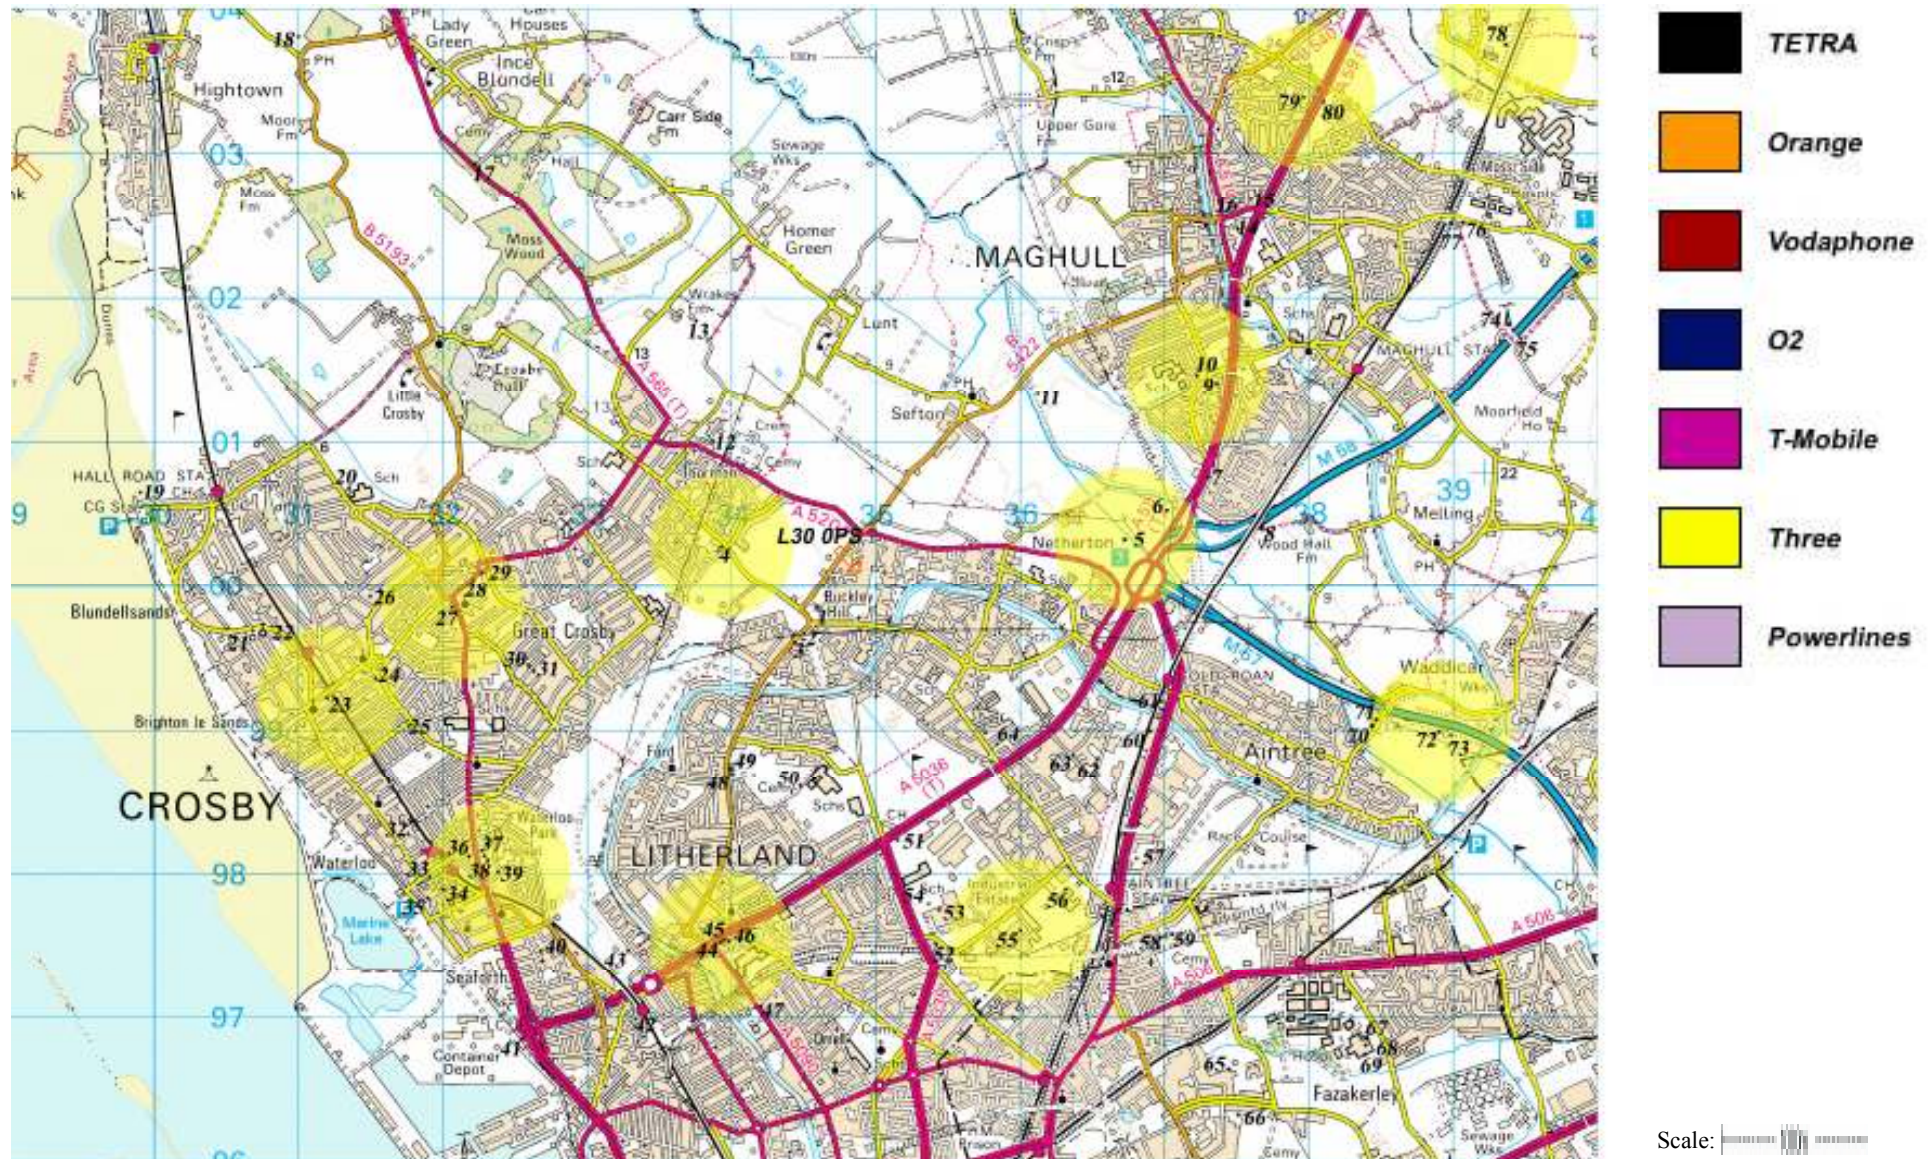

No such rule exists within the UK as of this writing. However we have used this 500 metre rule in constructing the maps contained in this document to show that masts are actively being sited close to Homes, Schools, Hospitals, Churches etc.

# Vodafone Masts Near L30 OPS

# Major Power Lines Near L30 OPS