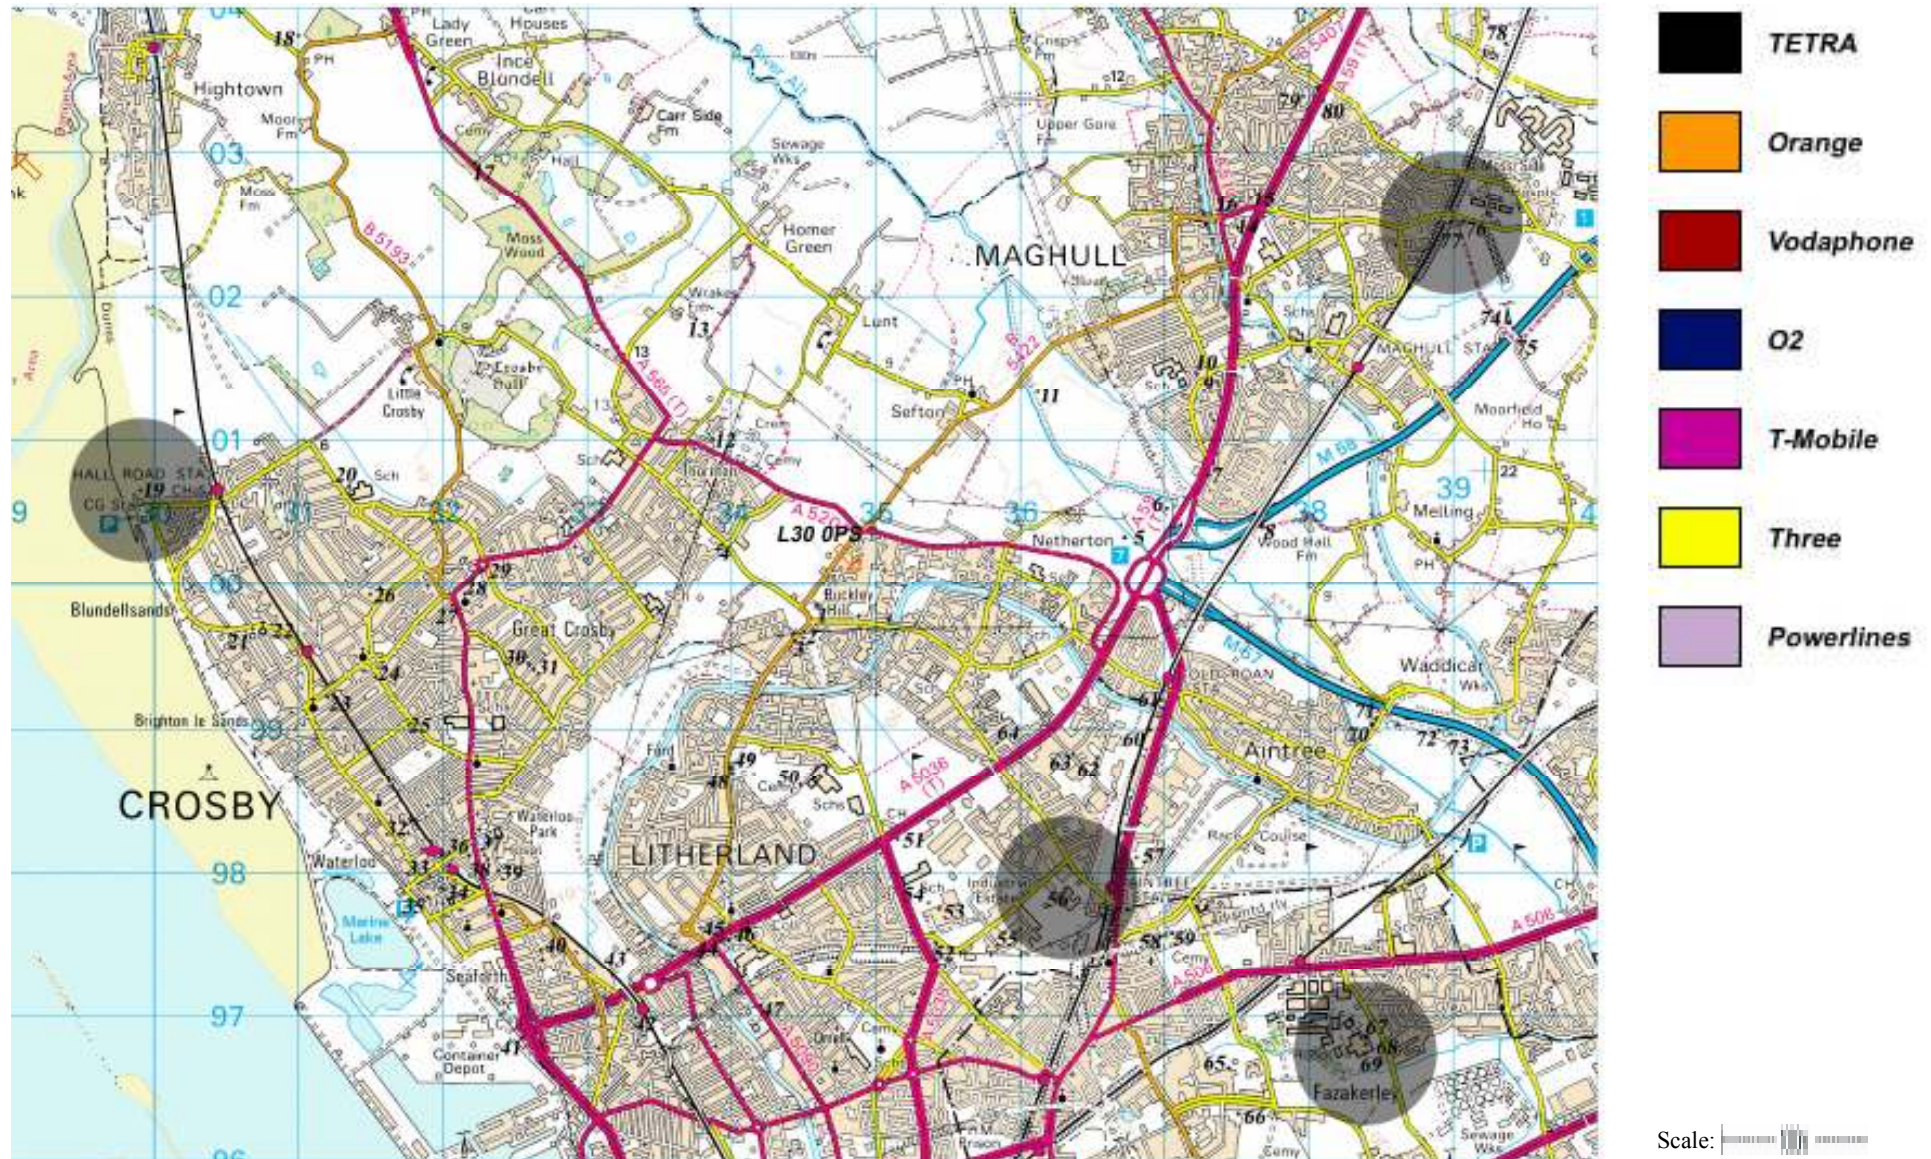

Tetra Masts Near L30 OPS