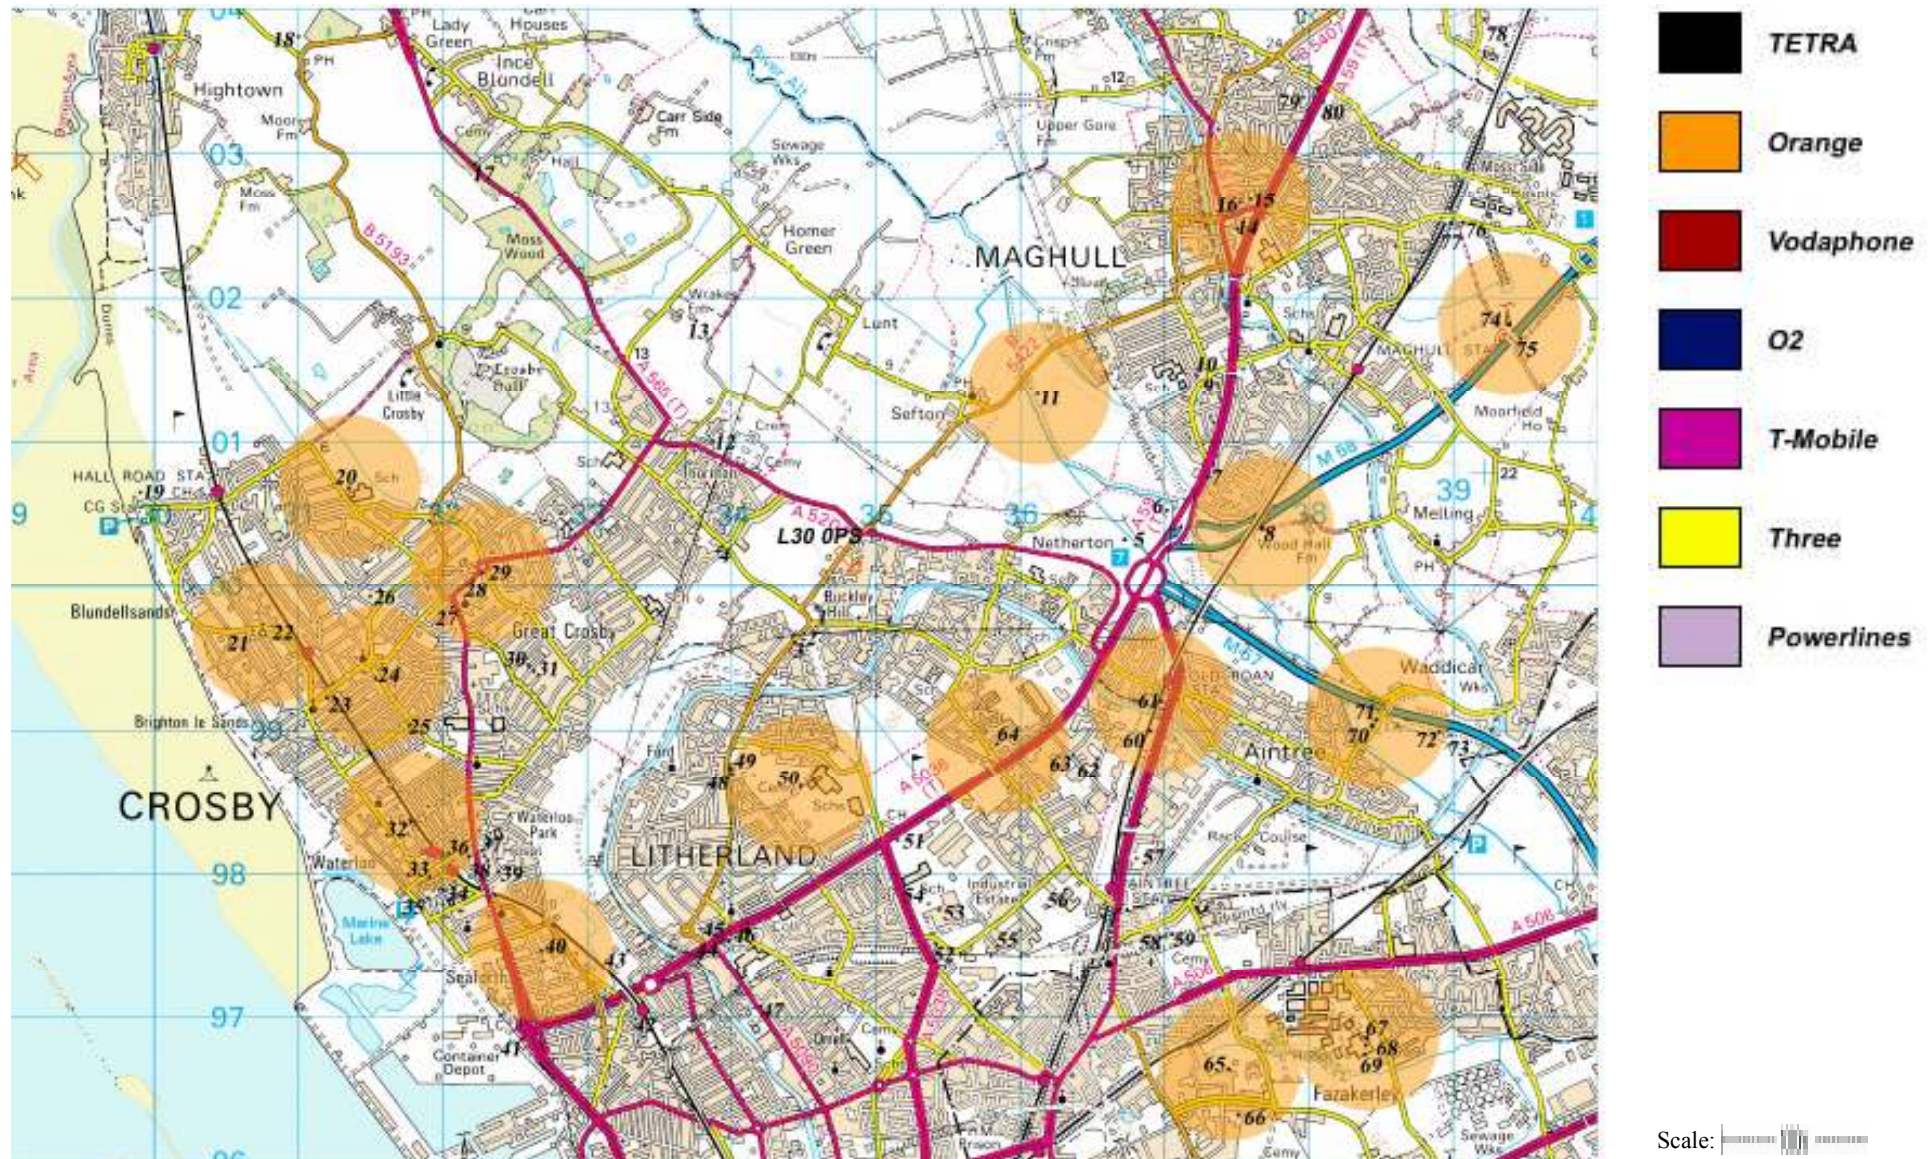

Orange Masts Near L30 OPS